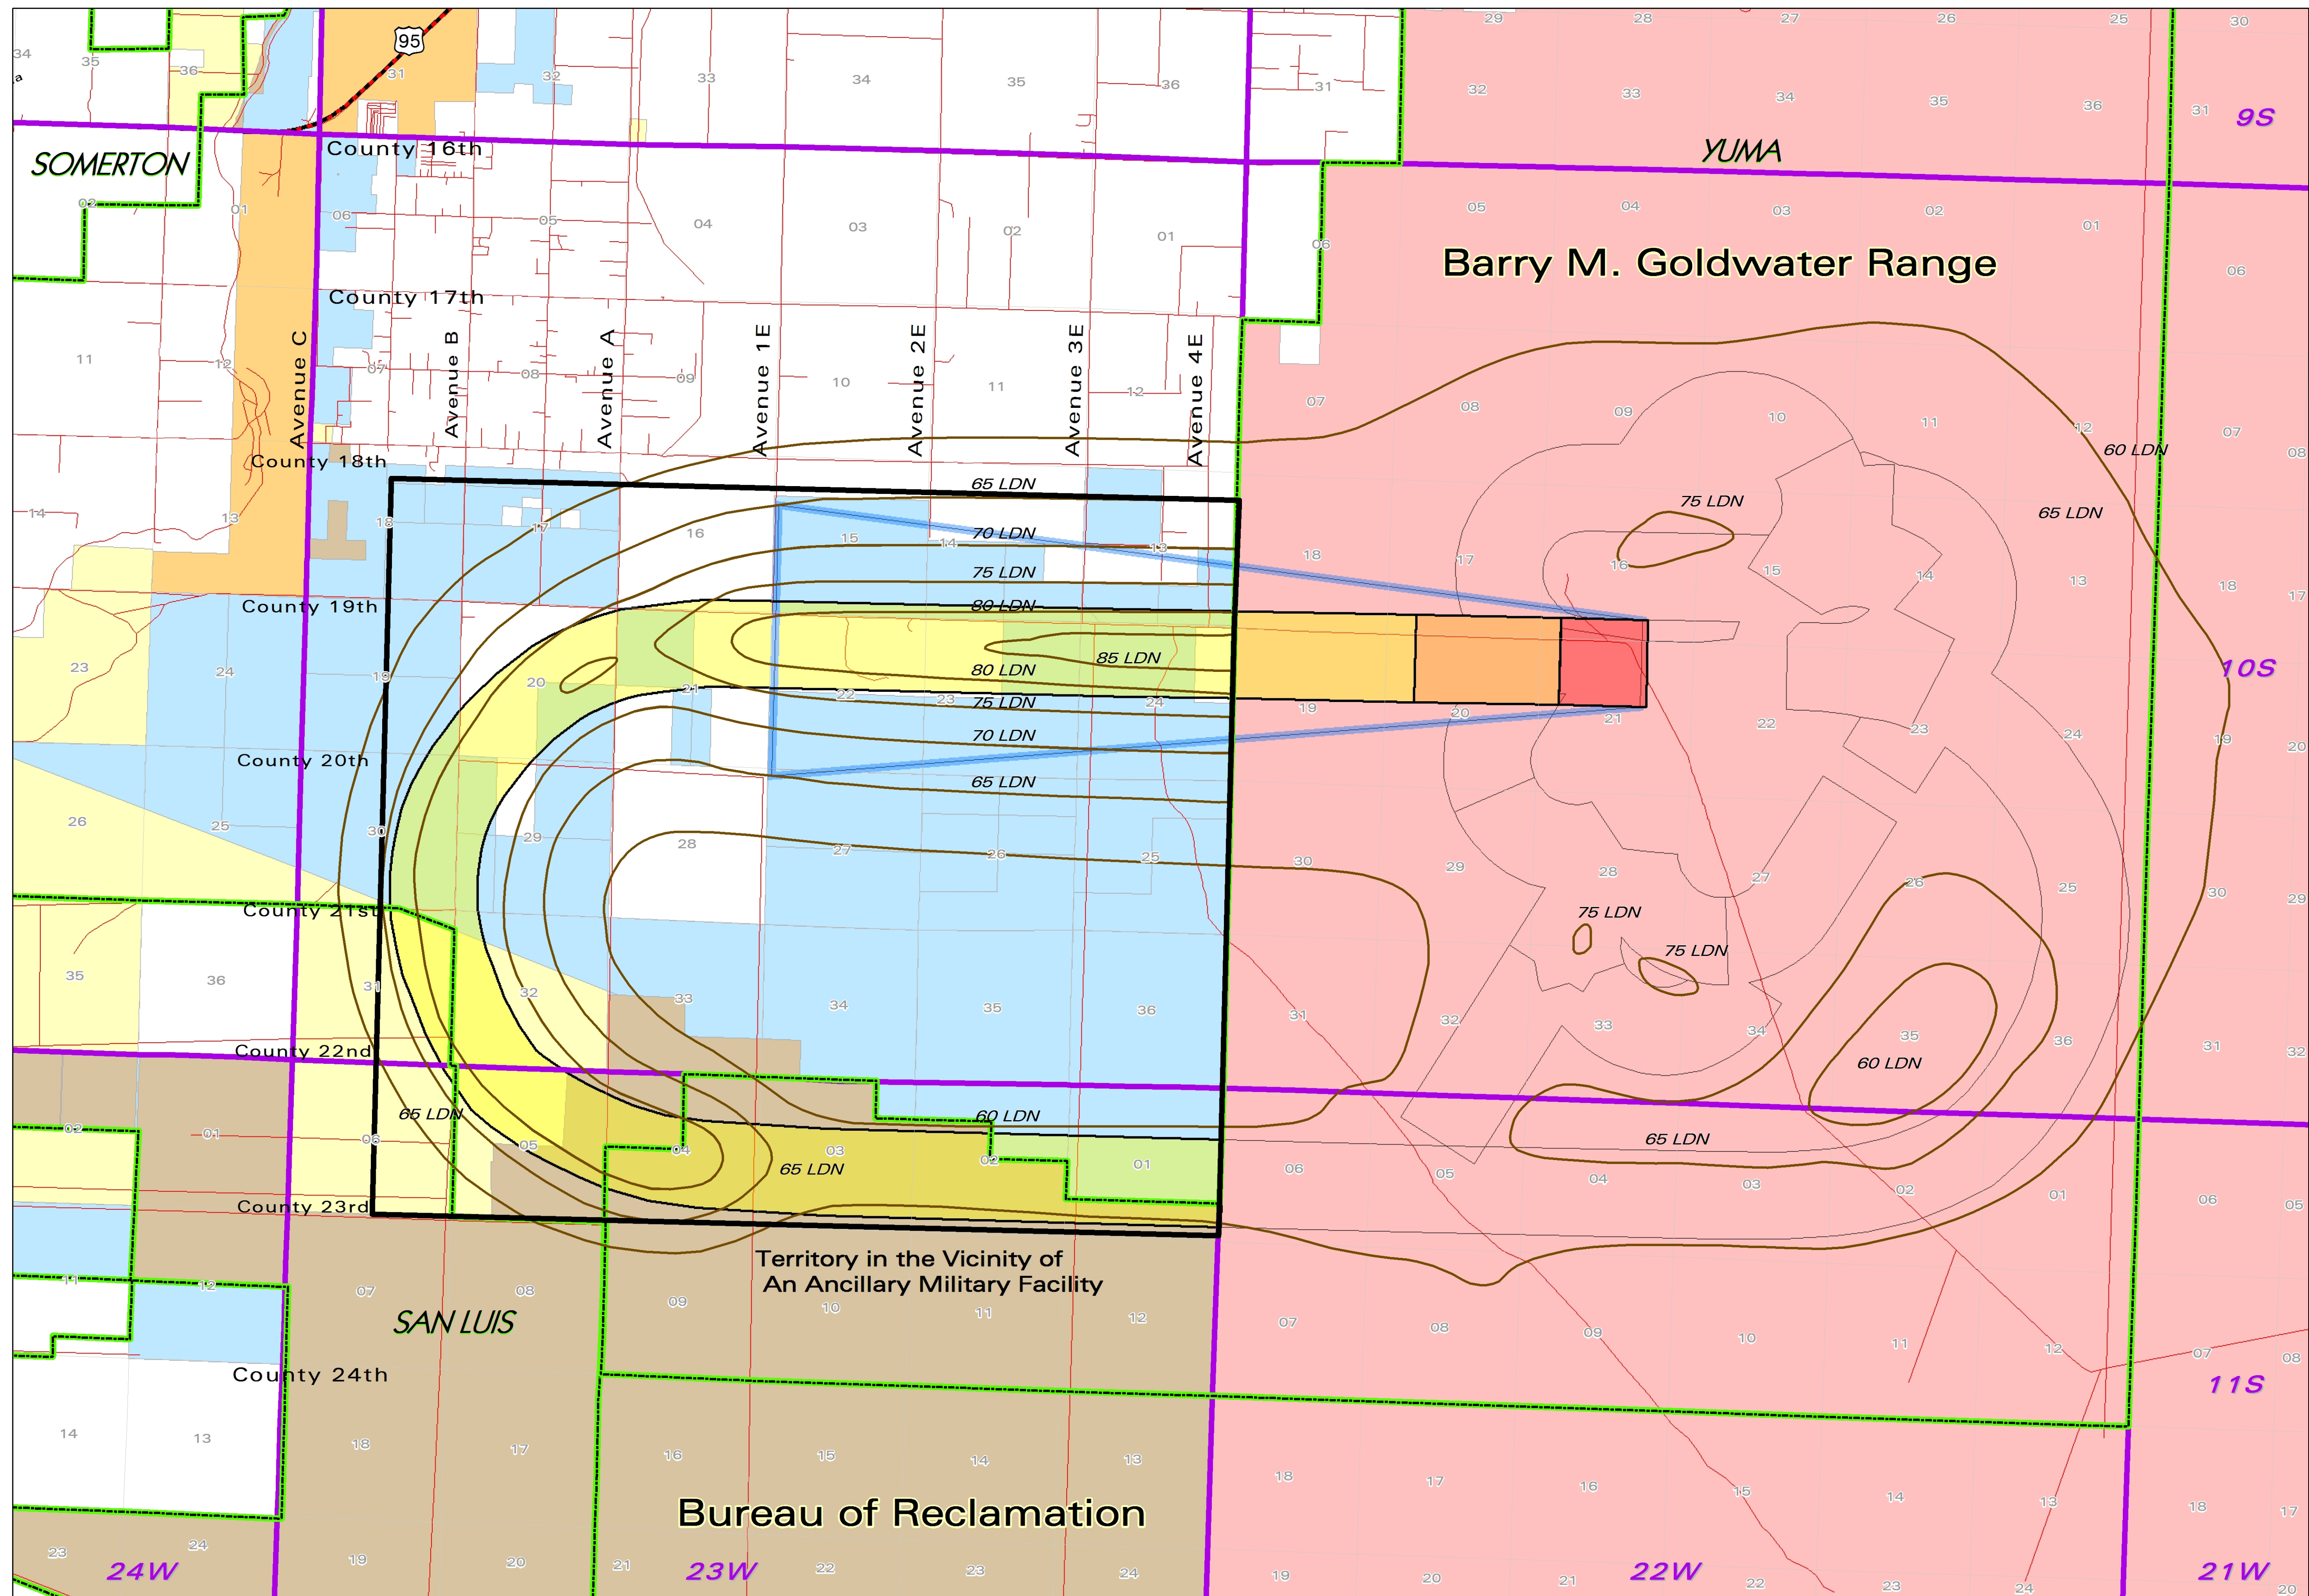

YUMA AIR STATION AUXILIARY AIR FIELD 2

- Territory in the Vicinity
- Accident Potential Zone I
- Accident Potential Zone II
- Clear Zone
- High Noise or Accident Potential Zone
- Noise Contours
- BLM
- Cocopah Indian Reservation
- Military
- Bureau of Reclamation
- Private
- State Land
- Cities
- Highways
- Streets
- Township
- Section

Military Data Sources: Marine Corps Air Station Yuma